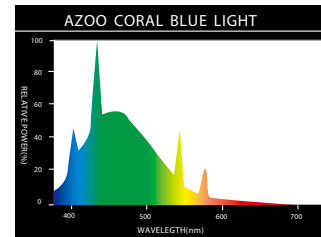

**AZOO TRI-POWER LIGHT
(Warm color Spectrum)**

Best for green, red aquatic plants, marine reef & ornamental fish Suitable for the illumination of aquatic plants and invertebrate aquariums

FEATURES:

1. Developed by the Aquarium-Tech Dept. of AZOO Co., especially designed for water plants and invertebrates.
2. Imitate the solar spectrums, and is designed on three levels timers. It provides red, green, and blue light for photosynthesis need. It's the best illumination for aquatic plants, macroalgae and invertebrate. It presents the the most prolific photosynthesis.
3. Provides excellent illumination for aquatic plants and displays their natural beauty.
4. Extra long working life about 10,000 hours.
5. Color Temperature: TC: 16297K

AZOO CORAL BLUE LIGHT

Best for marine reef and nocturnal fish Suitable for the illumination of reef and aquatic plants aquariums and nocturnal fish

FEATURES:

1. Developed by the Aquarium-Tech Dept. of Japan AZOO Co., designed especially for coral reef, anemone, mollusca invertebrate and red water plants. Also good for nocturnal fish like the dark viewing of catfish.
2. Its absorbing peak is 435um wave-length. The blue color temperature is like nature light from ecological system of coral life. Provides excellent illumination for coral life and displays their natural beauty.
3. AZOO CORAL BLUE LIGHT's spectral output simulates blue spectrum as it occurs in nature below 6-10 meters of water surface. Suitable for the growth of coral lifes.
4. Supplies the blue specific blue spectrum for red water plants.
5. Extra long working life about 10,000 hours.
6. Color Temperature: TC: 25000K