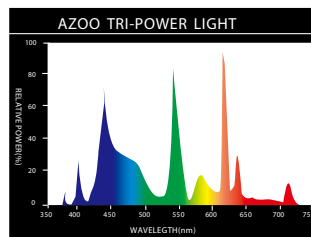

**AZOO SUPER LIGHT
(Cold water Spectrum)**

Best for red aquatic plants, marine reef & ornamental Fish Illumination for freshwater, reef aquariums and ornamental fish tanks

FEATURES:

1. Developed by the Aquarium-Tech Dept. of Japan AZOO Co., designed especially for ornamental fish, aquatic plants, invertebrates and those who need strong lighting.
2. Color temperature is like sunshine from the clear sky. Provides excellent illumination for aquatic organisms and displays their natural beauty.
3. AZOO SUPER LIGHT spectral output simulates the light spectrum as it occurs in nature when transmitted below the water surface. Suitable for the growth of water plants.
4. Extra long working life about 10,000 hours.
5. Color Temperature: TC: 6735K

**AZOO TRI-POWER LIGHT
(Warm color Spectrum)**

Best for green, red aquatic plants, marine reef & ornamental fish Suitable for the illumination of aquatic plants and invertebrate aquariums

FEATURES:

1. Developed by the Aquarium-Tech Dept. of AZOO Co., especially designed for water plants and invertebrates.
2. Imitate the solar spectrums, and is designed on three levels timers. It provides red, green, and blue light for photosynthesis need. It's the best illumination for aquatic plants, macroalgae and invertebrate. It presents the the most prolific photosynthesis.
3. Provides excellent illumination for aquatic plants and displays their natural beauty.
4. Extra long working life about 10,000 hours.
5. Color Temperature: TC: 16297K