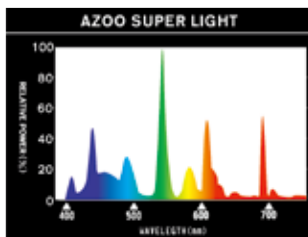

AZOO HI-PL LIGHT TUBE

Special developed for aquatic plants, coral, freshwater aquariums.

FEATURES:

1. Strong light source: AZOO HI-PL light tube has average light source above 85 Lumen/w, is 1.7 times the regular light tube, 1.12 times the new three wave length light tube.
2. Longest life: Average life, under 70% beam, is 9000hours, when off, is 15000 hours, is 3 times than regular light tube. 1.5times than three wave length light tube.
3. Color performance: Average color performance of 87%, regular light tube has only 50%, mercury lamp has only 40%, and three wave length won't exceed 86%.
4. Light recession rate: It is coated with three wave length rare earth element fluorescent powder.
5. Lowest power consumption: Has small tube diameter, 17.2mm, therefore with less electric current, with HI-PL 40W is only 0.33A. It can save 25% of electricity.

**AZOO TRI-POWER LIGHT
(Warm color Spectrum)**

Best for green, red aquatic plants, marine reef & ornamental fish Suitable for the illumination of aquatic plants and invertebrate aquariums

FEATURES:

1. Developed by the Aquarium-Tech Dept. of AZOO Co., especially designed for water plants and invertebrates.
2. Imitate the solar spectrums, and is designed on three levels timers. It provides red, green, and blue light for photosynthesis need. It's the best illumination for aquatic plants, macroalgae and invertebrate. It presents the the most prolific photosynthesis.
3. Provides excellent illumination for aquatic plants and displays their natural beauty.
4. Extra long working life about 10,000 hours.
5. Color Temperature: TC: 16297K