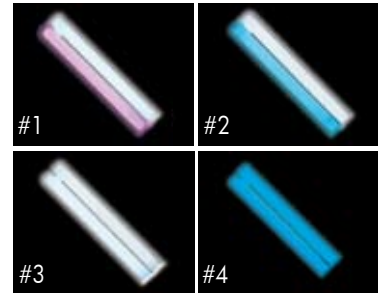

VOLTAGE	CODE	REMARKS
110 V BLUE	AZ72136	13 W 2U PL TUBE
110 V PURPLE	AZ72138	13 W 2U PL TUBE
230 V BLUE	AZ72143	13 W 2U PL TUBE
230 V PURPLE	AZ72145	13 W 2U PL TUBE

AZOO BUTTERFLY LED LIGHT

FEATURES:

1. Innovative design with unique butterfly shape, it resemble flying butterfly in the field of beautiful flowers.
2. Adopting 0.8 watt blue L.E.D.; Low voltage output, energy saver and provide safest lighting source
3. Employing lead-tin alloy providing superior heat dissipation
4. Flexible light pole; able to mount on different type of aquariums and the optimal illumination.

AZOO HI-PL LIGHT TUBE

Special developed for aquatic plants, coral, freshwater aquariums.

FEATURES:

1. Strong light source: AZOO HI-PL light tube has average light source above 85 Lumen/w, is 1.7 times the regular light tube, 1.12 times the new three wave length light tube.
2. Longest life: Average life, under 70% beam, is 9000hours, when off, is 15000 hours, is 3 times than regular light tube. 1.5times than three wave length light tube.
3. Color performance: Average color performance of 87%, regular light tube has only 50%, mercury lamp has only 40%, and three wave length won't exceed 86%.
4. Light recession rate: It is coated with three wave length rare earth element fluorescent powder.
5. Lowest power consumption: Has small tube diameter, 17.2mm, therefore with less electric current, with HI-PL 40W is only 0.33A. It can save 25% of electricity.